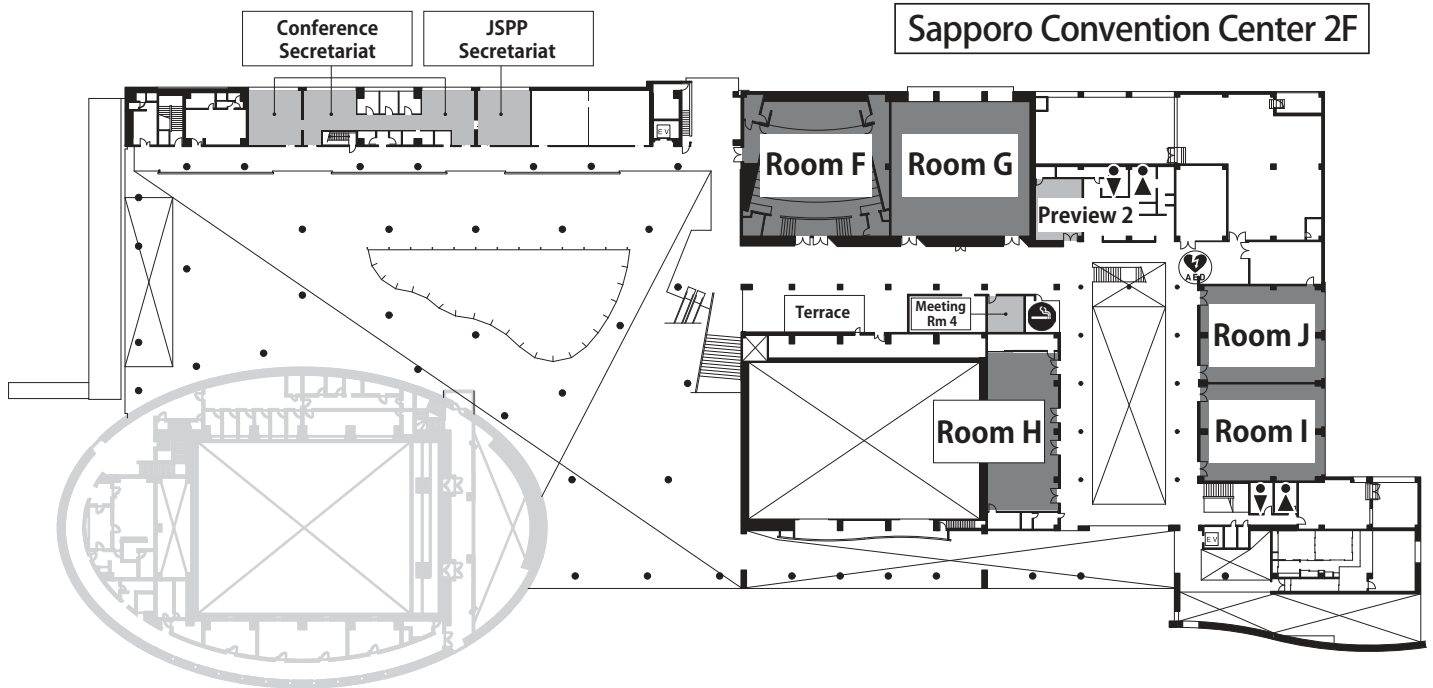

For your way back, please use subway (2 min walk to Subway Namboku Line, Nakajima koen Station).

Venue

Sapporo Convention Center 2F

Sapporo Convention Center 1F

- Convention Center is a designated refuge in earthquakes and floods. 17 m above sea level, about 17 km from sea coast.
- In case of emergency, take refuge from the emergency exits.
- AED's are placed near the Office (1F) and Room J (2F).
- Designated smoking areas are located under the escalator (1F), near the Rooms E (1F) and H (2F).
- Toilets; [MT] Multi-purpose toilets are located on 1F by the Rooms P and A.