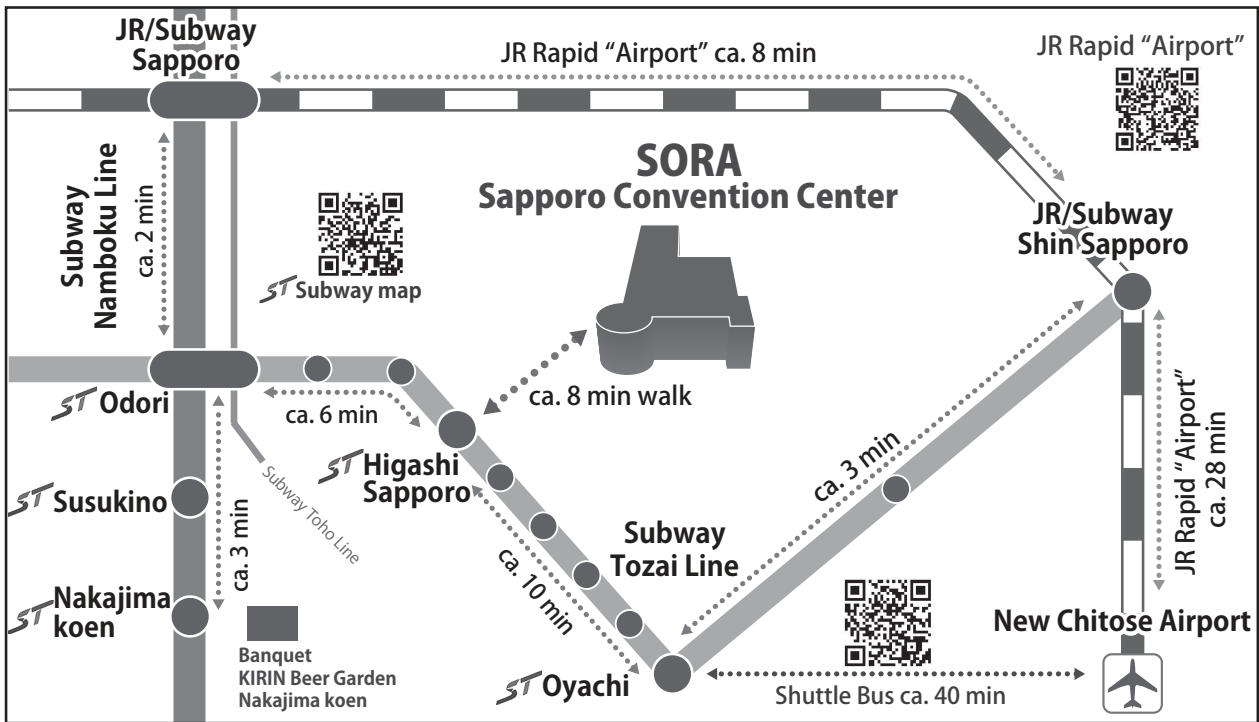

1-2. Venue and Access

Banquet
 KIRIN Beer Garden, Main Bldg Nakajima Park

Free bus service is available FROM the venue after the JSPP Award Lectures.

Banquet is "Genghis Khan" (lamb meat BBQ). Those who cannot eat lamb meat, please see section "2-1".

For your way back, please use subway (2 min walk to Subway Namboku Line, Nakajima koen Station).

Venue

Sapporo Convention Center 2F

Sapporo Convention Center 1F

- Convention Center is a designated refuge in earthquakes and floods. 17 m above sea level, about 17 km from sea coast.
- In case of emergency, take refuge from the emergency exits.
- AED's are placed near the Office (1F) and Room J (2F).
- Designated smoking areas are located under the escalator (1F), near the Rooms E (1F) and H (2F).
- Toilets; [MT] Multi-purpose toilets are located on 1F by the Rooms P and A.

Nearby Taxi Call Centers (company names are transliterated)

Dai-ichi Koutsu	011-811-5151	Higashi Sapporo, Shiroishi-ku (87 cars) • Kita 24-jo, Higashi-ku (100 cars)
Sapporo M K Taxi	011-860-4141	Chuo Shiroishi-ku (108 cars)
Hokuryo Koutsu	011-780-6000	Higasi Naebo, Higashi-ku (47 cars)
Kinsei Jidousha	011-881-8801	Kitano, Kiyota-ku (204 cars)
Kyouwa Koutsu	011-875-1211	Yonesato, Shiroishi-ku (67 cars)
Hiragishi Hire	011-831-8111	Hiragishi, Toyohira-ku (72 cars)
Shouwa Koutsu	011-640-2400	Higashi Kariki, Higashi-ku (66 cars)
Meisei Jidousha	011-866-5432	Minami 34-jo, Minami-ku (232 cars)