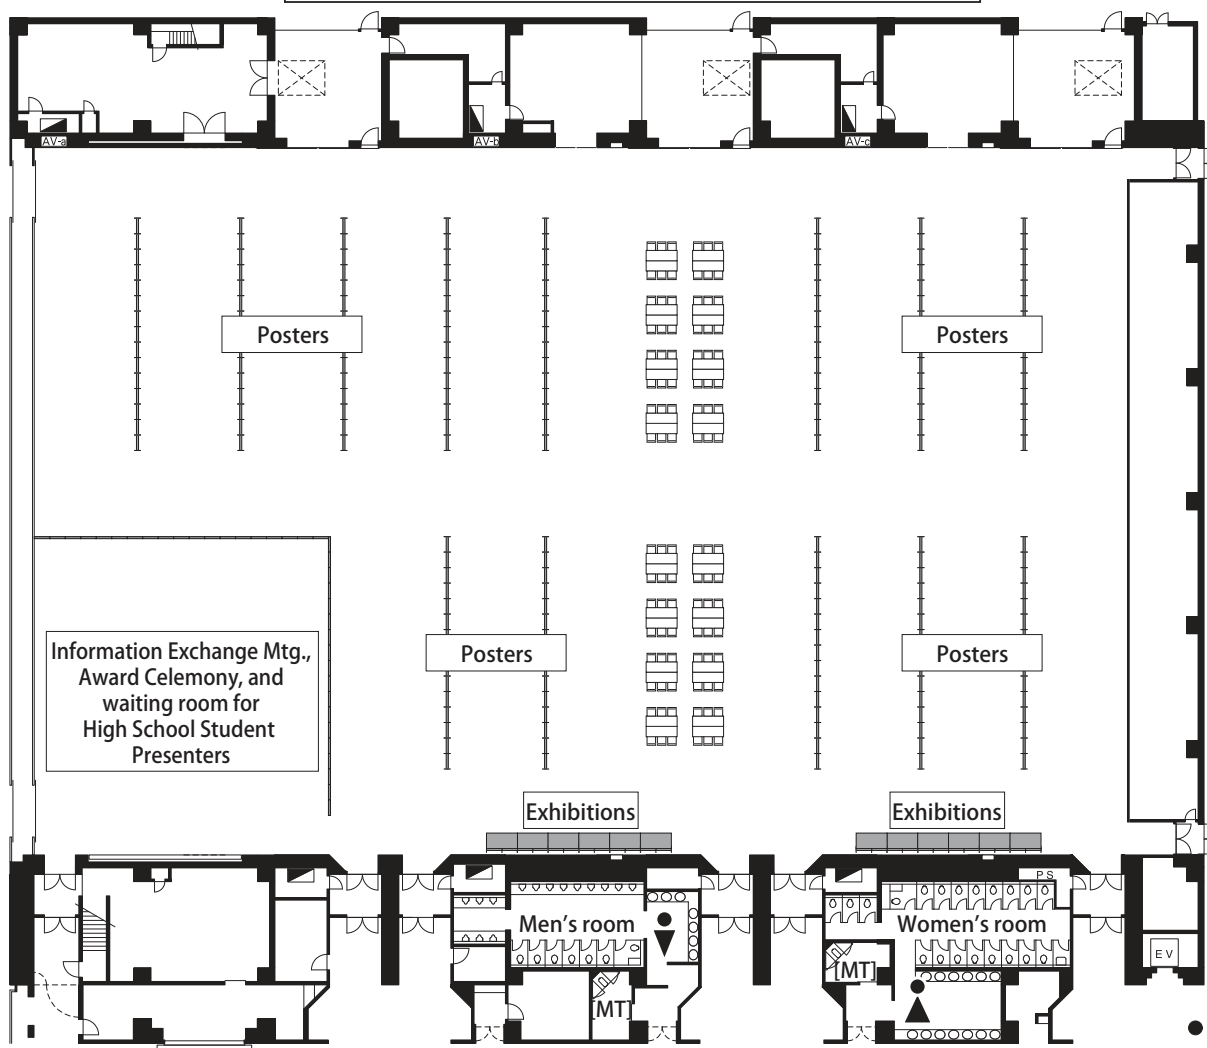

Room P : Poster Presentation and Exhibition

Nearby General Hospitals

1. **1 Kin'i-Kyo Sapporo Hospital (勤医協札幌病院)** 011-811-2246 (main number) <http://www.satsubyo.com/> (Japanese)
   1-9-22, Kikusui 4-jo, Shiroishi-ku, Sapporo; 3 min walk from Subway Tozai Line • Kikusui Station
   Internal medicine, Obstetrics and Gynecology, Ophthalmology, Otolaryngology, Surgery, Orthopaedics, Pediatrics, etc.
   (内科, 産婦人科, 眼科, 耳鼻咽喉科, 外科, 整形外科, 小児科, など)
2. **2 Higashi Sapporo Hospital (東札幌病院)** 011-812-2311 (main number) <http://www.hsh.or.jp/> (Japanese)
   3-7-35, Higashi Sapporo 3-jo, Shiroishi-ku, Sapporo; 3 min walk from Subway Tozai Line • Higashi Sapporo Station
   Internal medicine, Medical oncology, Gastroenterology, Cardiology, Respiratory medicine, Diabetes medicine, Hematology, Surgery,
   Gastrointestinal surgery, Dentistry, Oral and maxillofacial surgery, etc.
   (内科, 腫瘍内科, 消化器内科, 循環器内科, 呼吸器内科, 糖尿病内科, 血液内科, 外科, 消化器外科, 歯科, 歯科口腔外科, など)
3. **3 Sapporo Hokuyu Hospital (札幌北楡病院)** 011-865-0111 (main number) <http://www.hokuyu-aoth.org/> (Japanese)
   6-5-1, Higashi Sapporo 6-jo, Shiroishi-ku, Sapporo; 4 min walk from Subway Tozai Line • Shiroishi Station
   Surgery, Colorectal surgery, Renal transplant surgery, Urology, Internal medicine, Hematology, Gastroenterology, Orthopaedics,
   Diabetes metabolism medicine, Nephrology and diabetes, Cardiology, Dentistry, etc.
   (外科, 肛門外科, 腎臓移植外科, 泌尿器科, 内科, 血液内科, 消化器内科, 整形外科, 糖尿病代謝内科, 腎臓内科, 循環器内科, 歯科, など)

Nearby Taxi Call Centers (company names are transliterated)

Dai-ichi Koutsu	011-811-5151	Higashi Sapporo, Shiroishi-ku (87 cars) • Kita 24-jo, Higashi-ku (100 cars)
Sapporo M K Taxi	011-860-4141	Chuo Shiroishi-ku (108 cars)
Hokuryo Koutsu	011-780-6000	Higasi Naebo, Higashi-ku (47 cars)
Kinsei Jidousha	011-881-8801	Kitano, Kiyota-ku (204 cars)
Kyouwa Koutsu	011-875-1211	Yonesato, Shiroishi-ku (67 cars)
Hiragishi Hire	011-831-8111	Hiragishi, Toyohira-ku (72 cars)
Shouwa Koutsu	011-640-2400	Higashi Kariki, Higashi-ku (66 cars)
Meisei Jidousha	011-866-5432	Minami 34-jo, Minami-ku (232 cars)