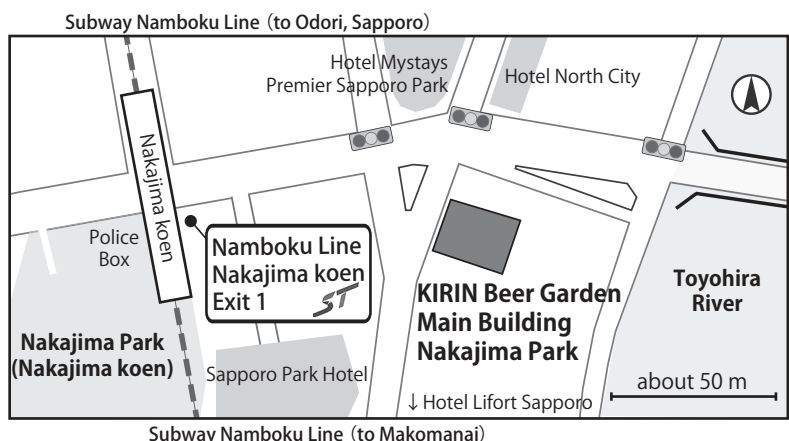

1-2. Venue and Access

Banquet
 KIRIN Beer Garden, Main Bldg Nakajima Park

Free bus service is available FROM the venue after the JSPP Award Lectures.

Banquet is "Genghis Khan" (lamb meat BBQ). Those who cannot eat lamb meat, please see section "2-1".

For your way back, please use subway (2 min walk to Subway Namboku Line, Nakajima koen Station).

Venue

Sapporo Convention Center 2F

Sapporo Convention Center 1F

- Convention Center is a designated refuge in earthquakes and floods. 17 m above sea level, about 17 km from sea coast.
- In case of emergency, take refuge from the emergency exits.
- AED's are placed near the Office (1F) and Room J (2F).
- Designated smoking areas are located under the escalator (1F), near the Rooms E (1F) and H (2F).
- Toilets; [MT] Multi-purpose toilets are located on 1F by the Rooms P and A.