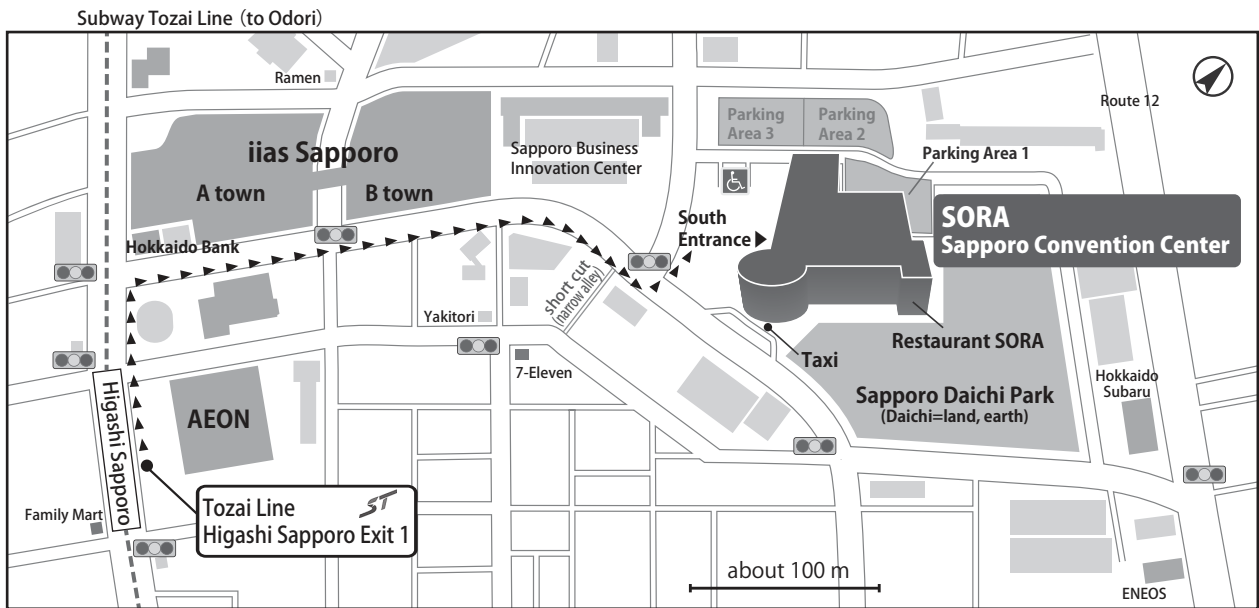

1-2. Venue and Access

Banquet
 KIRIN Beer Garden, Main Bldg Nakajima Park

Free bus service is available FROM the venue after the JSPP Award Lectures.

Banquet is "Genghis Khan" (lamb meat BBQ). Those who cannot eat lamb meat, please see section "2-1".

For your way back, please use subway (2 min walk to Subway Namboku Line, Nakajima koen Station).

Venue

Sapporo Convention Center 2F

Sapporo Convention Center 1F

- Convention Center is a designated refuge in earthquakes and floods. 17 m above sea level, about 17 km from sea coast.
- In case of emergency, take refuge from the emergency exits.
- AED's are placed near the Office (1F) and Room J (2F).
- Designated smoking areas are located under the escalator (1F), near the Rooms E (1F) and H (2F).
- Toilets; [MT] Multi-purpose toilets are located on 1F by the Rooms P and A.

Nearby Taxi Call Centers (company names are transliterated)

Dai-ichi Koutsu	011-811-5151	Higashi Sapporo, Shiroishi-ku (87 cars) • Kita 24-jo, Higashi-ku (100 cars)
Sapporo M K Taxi	011-860-4141	Chuo Shiroishi-ku (108 cars)
Hokuryo Koutsu	011-780-6000	Higasi Naebo, Higashi-ku (47 cars)
Kinsei Jidousha	011-881-8801	Kitano, Kiyota-ku (204 cars)
Kyouwa Koutsu	011-875-1211	Yonesato, Shiroishi-ku (67 cars)
Hiragishi Hire	011-831-8111	Hiragishi, Toyohira-ku (72 cars)
Shouwa Koutsu	011-640-2400	Higashi Kariki, Higashi-ku (66 cars)
Meisei Jidousha	011-866-5432	Minami 34-jo, Minami-ku (232 cars)