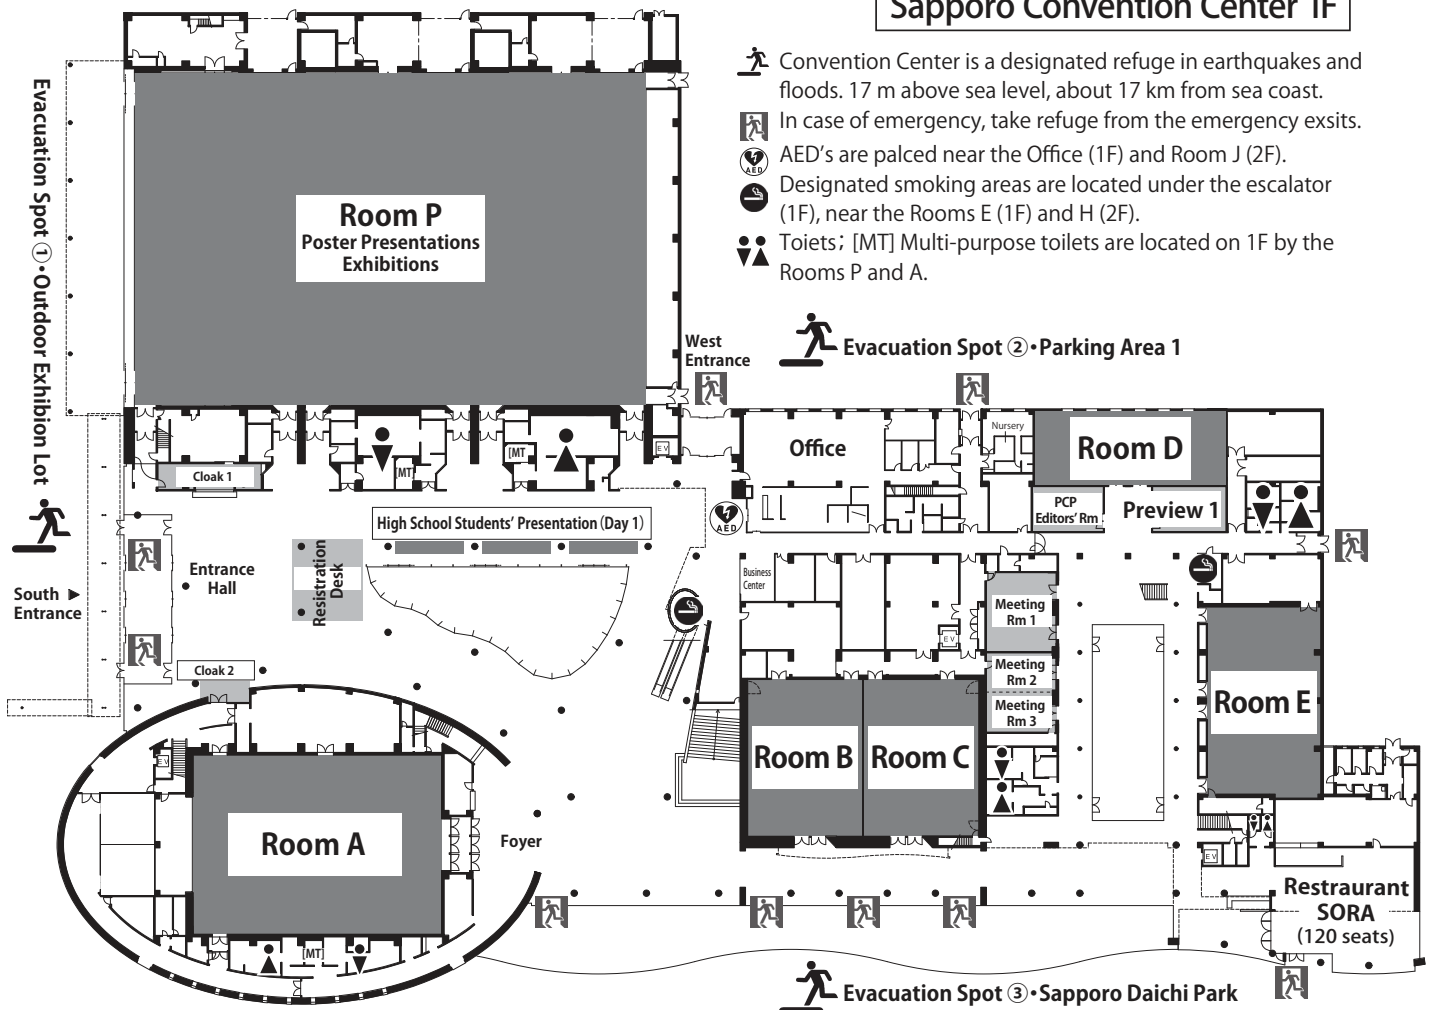

1-2. Venue and Access

Banquet
 KIRIN Beer Garden, Main Bldg Nakajima Park

Free bus service is available FROM the venue after the JSPP Award Lectures.

Banquet is "Genghis Khan" (lamb meat BBQ). Those who cannot eat lamb meat, please see section "2-1".

For your way back, please use subway (2 min walk to Subway Namboku Line, Nakajima koen Station).

Venue

Sapporo Convention Center 2F

Sapporo Convention Center 1F

- Convention Center is a designated refuge in earthquakes and floods. 17 m above sea level, about 17 km from sea coast.
- In case of emergency, take refuge from the emergency exits.
- AED's are placed near the Office (1F) and Room J (2F).
- Designated smoking areas are located under the escalator (1F), near the Rooms E (1F) and H (2F).
- Toilets; [MT] Multi-purpose toilets are located on 1F by the Rooms P and A.