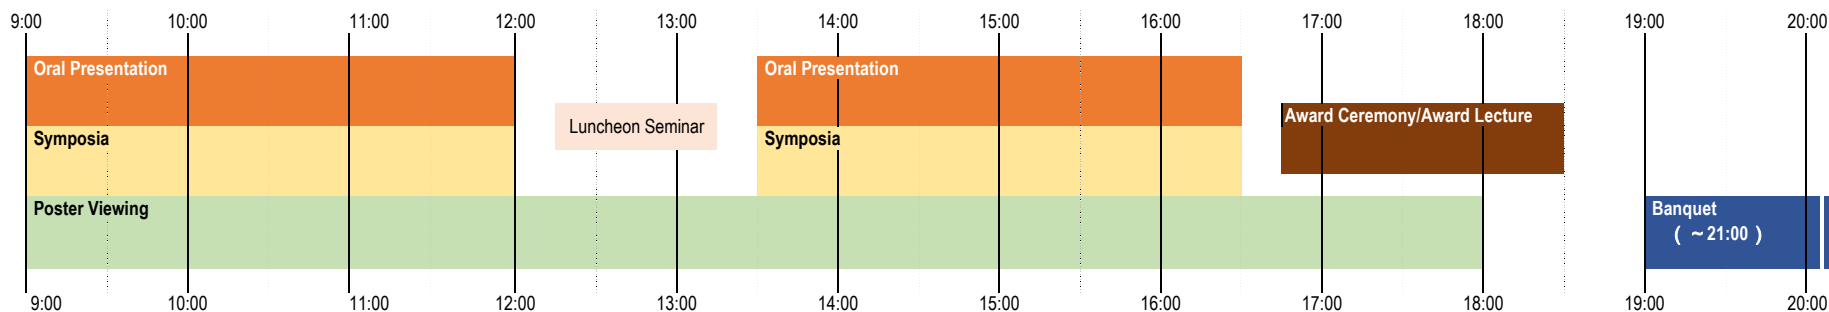

Timetable

Day 1 / March 28(Wednesday)

Day 2 / March 29 (Thursday)

Day 3 / March 30 (Friday)