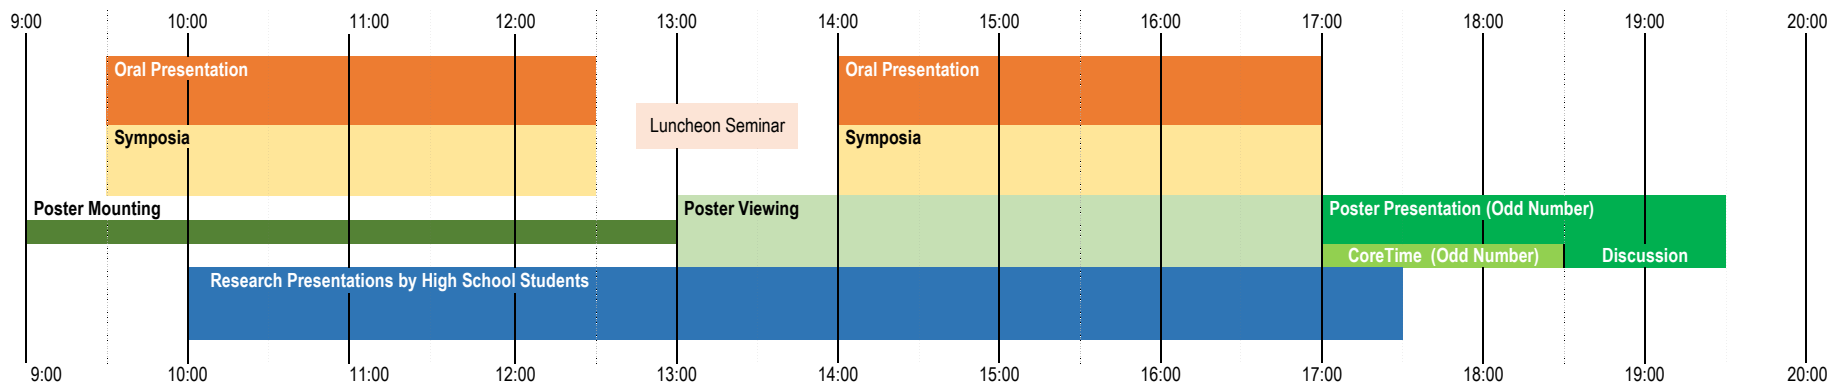

Timetable

Day 1 / March 28(Wednesday)

Day 2 / March 29 (Thursday)

Day 3 / March 30 (Friday)