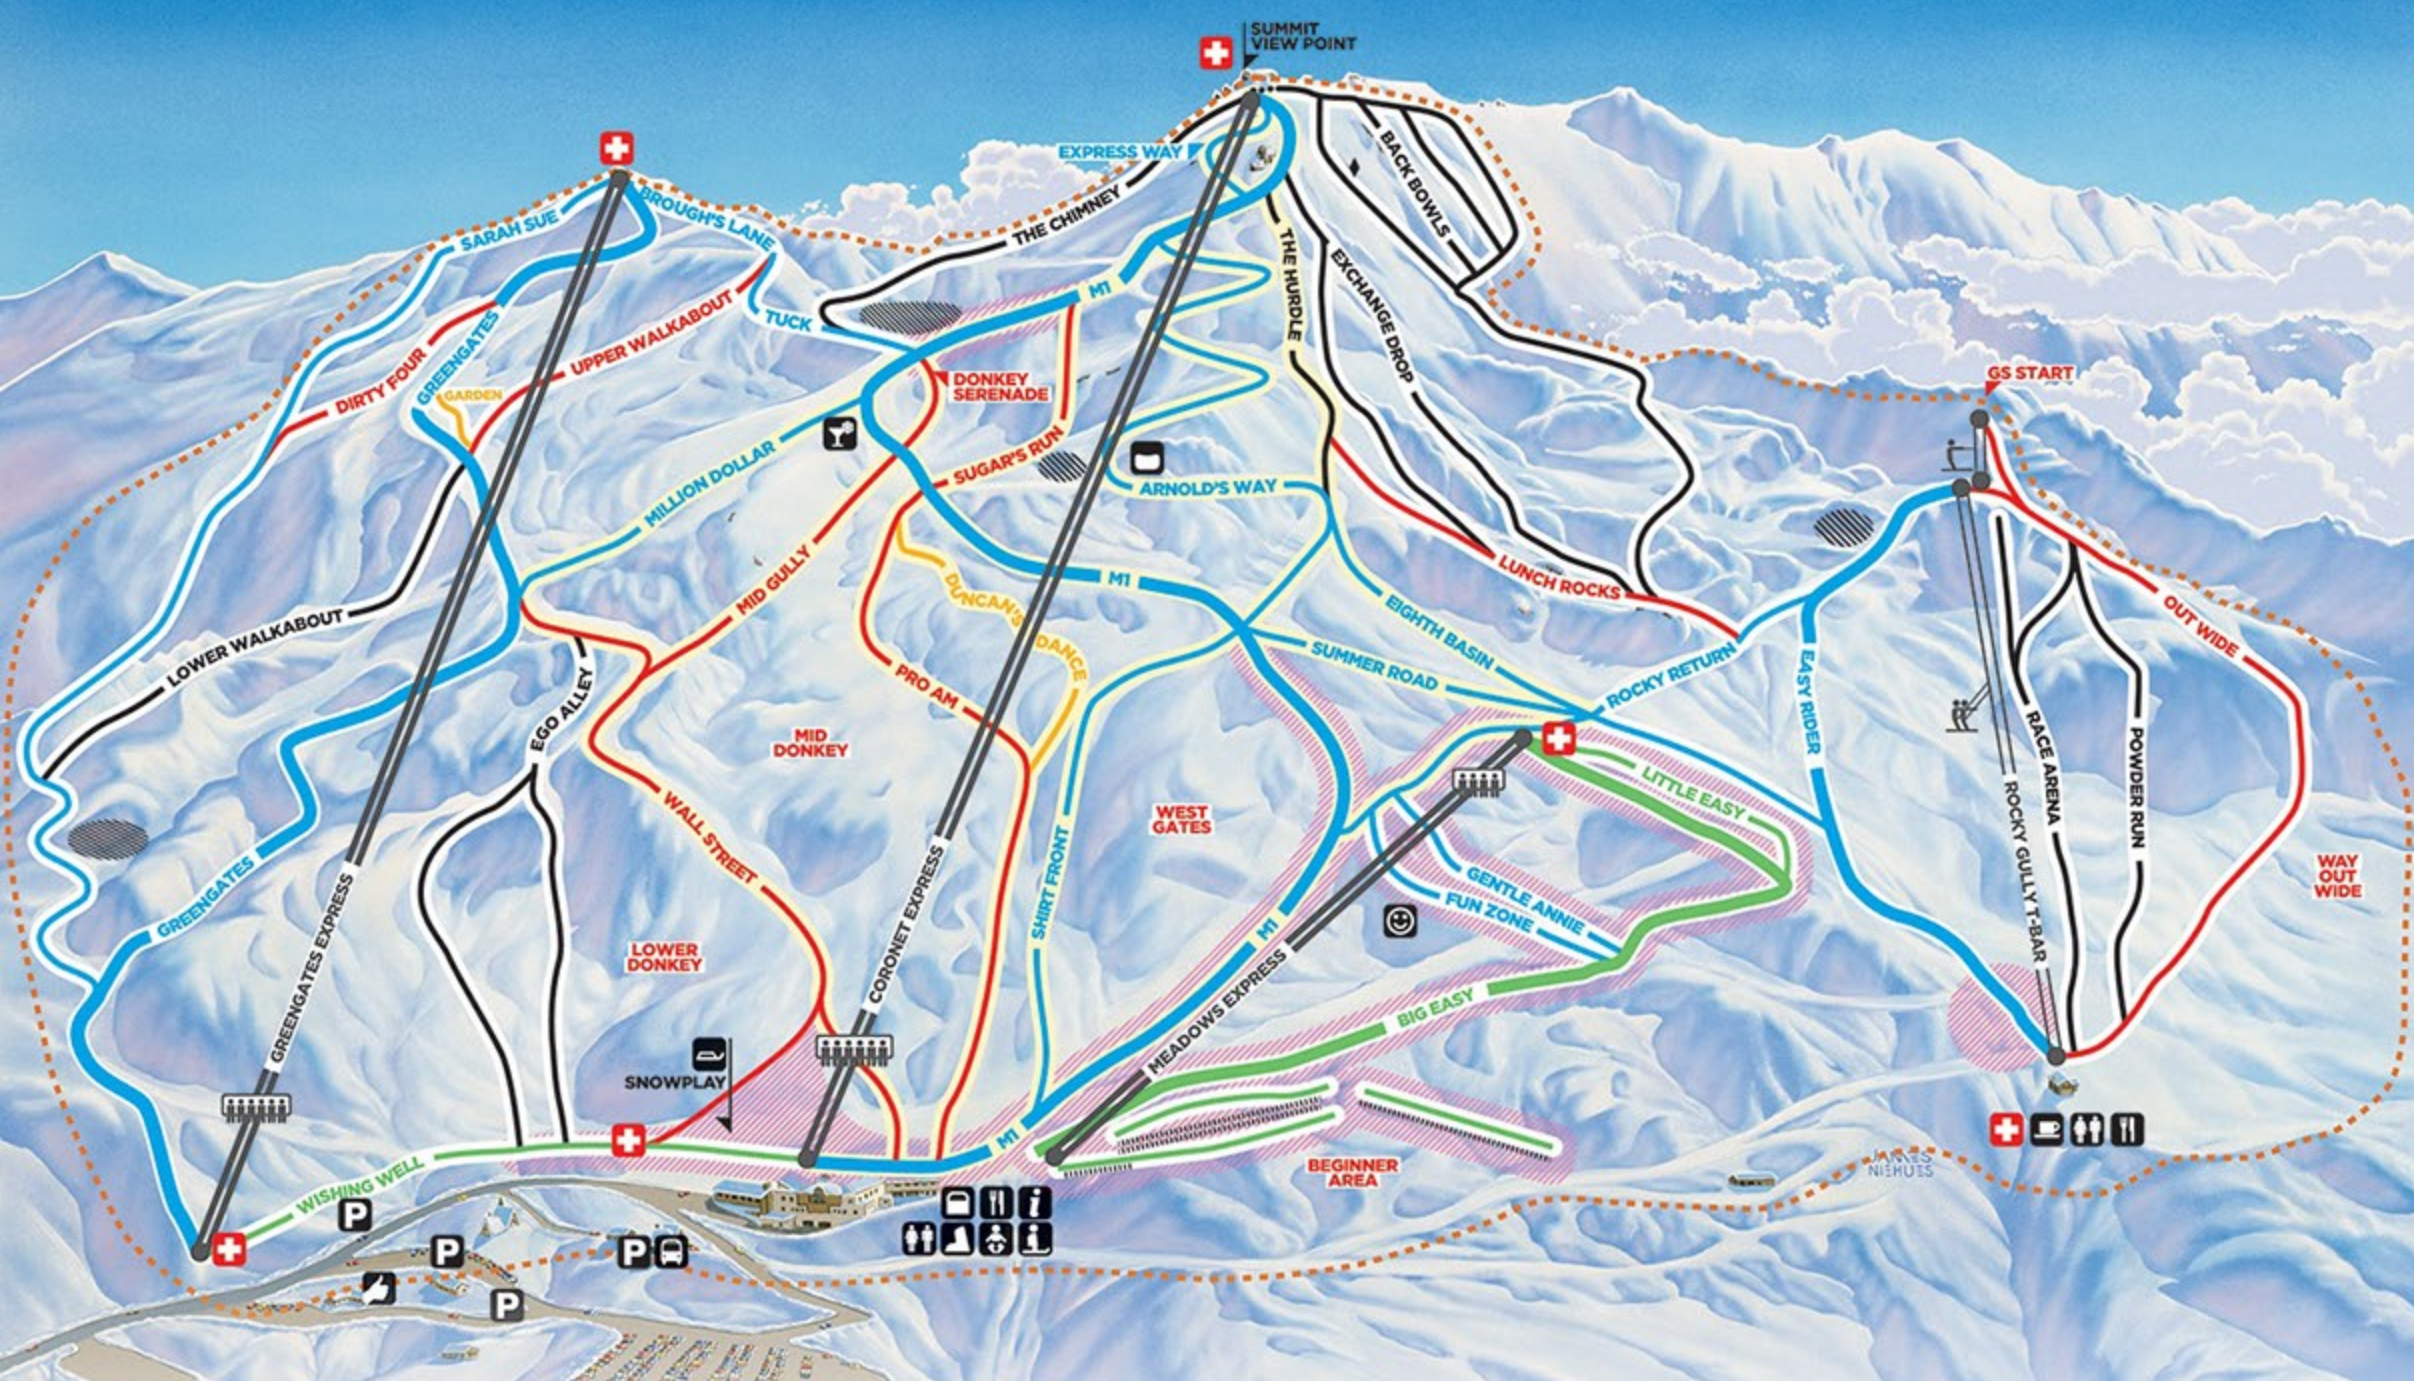

BASE FACILITIES

- Toilets
- Café & Licensed Restaurant
- Snow Shop
- Guest Services
- Ski/Snowboard Rental
- Skiiland Early Learning Centre
- Snowsports School
- Car Park
- Shuttle
- Ride Share Point

SKI AREA

- Patrol/Medical
- Ski Area Boundary
- Beginner
- Intermediate
- Advanced
- Expert
- Terrain Park
- Lifts
- Surface Conveyor Lift
- Slow Zone
- Night Skiing
- Reservoir Restricted Area
- Outdoor Ice Bar
- Airbag
- Kids Fun Zone
- Sledding

SNOW CODE

SAANZ ACC SportSmart

KNOW YOUR LIMITS.

- > Ride to your ability, control your speed.
- > Be aware of the conditions.
- > Take a lesson.

FIND YOUR SPACE.

- Stop where you can be seen.
- Give others room.
- look ahead.

PROTECT YOURSELF.

- > Obey all signs and closures.
- > Tired, take a rest.
- > Wear a helmet.